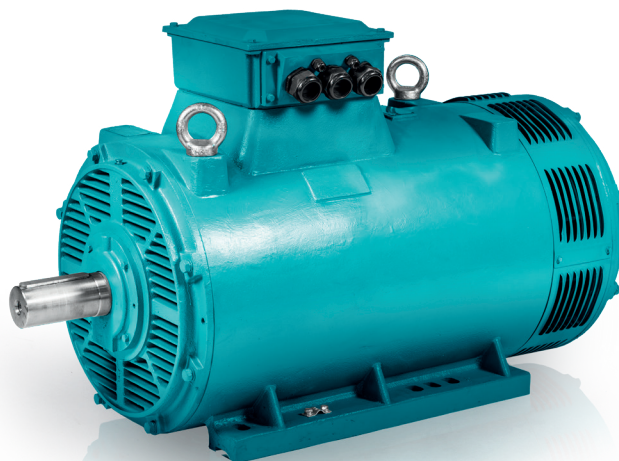

FM4 IP23 Low Voltage Electric Motors

Fenner® Low Voltage AC Electric Motor

IEC standard low voltage IP23 Drip Proof 3 phase AC electric induction motor.

Benefits

- > Cast Iron construction
- > IEC60034-30, IEC 60034 -1-30 standard
- > IE3 premium efficiency
- > 2, 4, 6 pole
- > Foot B3, face B14, flange B5, foot and face B34, foot and flange B35
- > IP23 as standard
- > Thermistors and anti condensation heater fitted as standard
- > Class F insulation
- > 50Hz and 60Hz compatible

Motor Range

2 Pole 15kW to 710kW
 4 Pole 15kW to 710kW
 6 Pole 11kW to 500kW

Construction

Fenner®

Reliable | Trusted | Connected